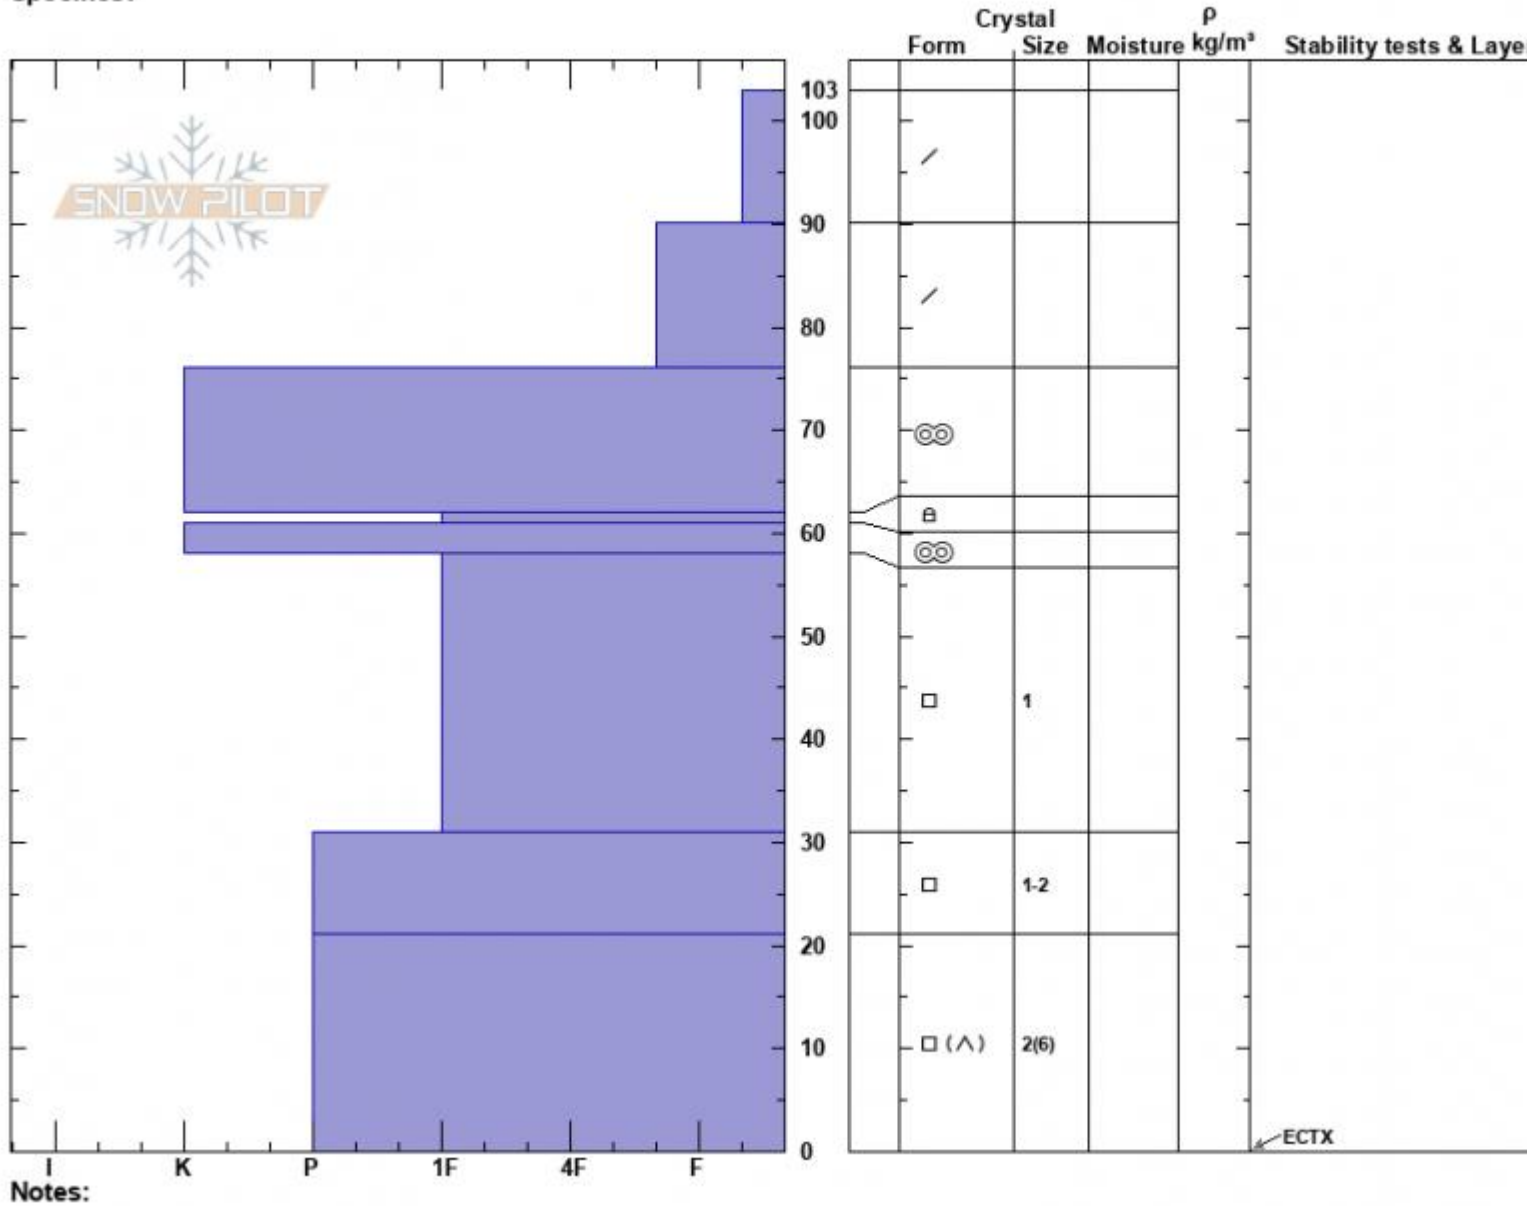

Deer Creek S Face  
 Madison Range-N  
 MT  
 Elevation: 7680 ft  
 Aspect: 180°  
 Specifics:

Haylee Darby  
 02/10/2025 - 12:00pm  
 Co-ord: 45.31672N, -111.22061W  
 Slope Angle: 25°  
 Wind Loading: no

Stability:  
 Air Temperature:  
 Sky Cover: SCT  
 Precipitation: NO  
 Wind:

HS:103  
 PF:50  
 Layer Notes:

Advisory Region  
 Northern Madison  
 Longitude  
 -111.21W

Latitude

45.30N

Northern Madison, 2025-02-10