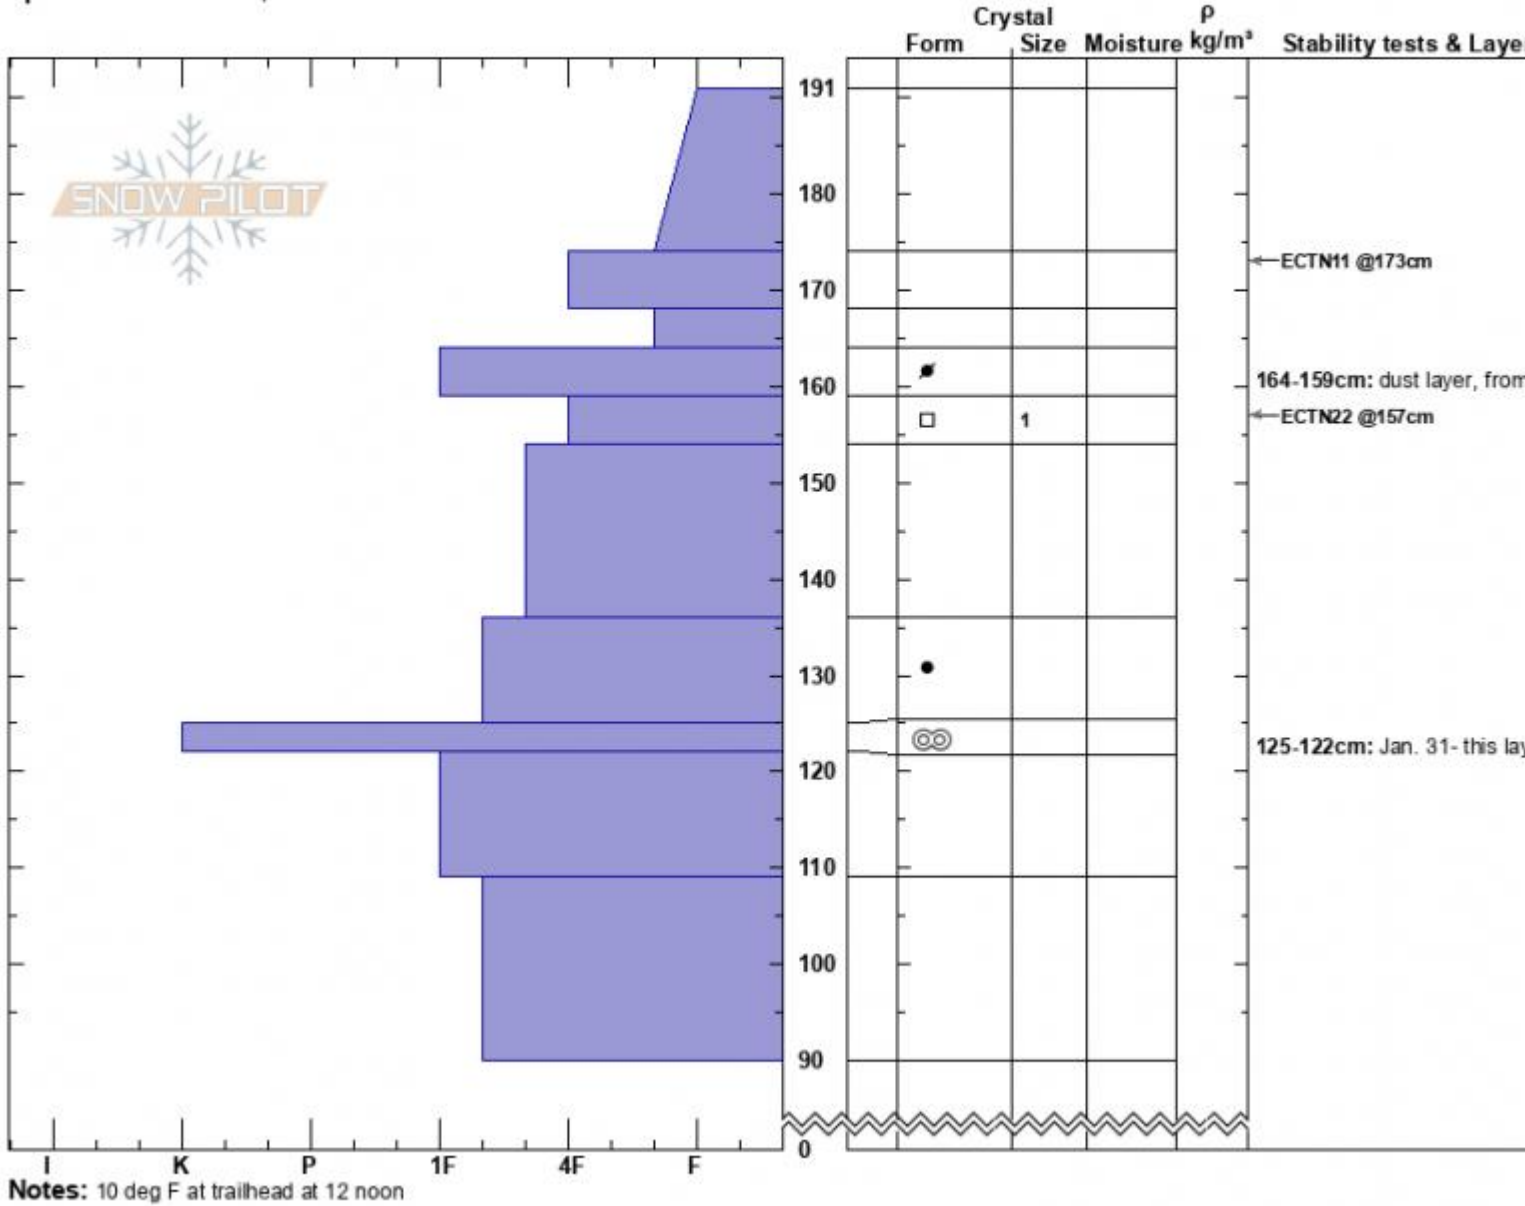

north of Cooke City
 Beartooths
 MT
 Elevation: 9300 ft
 Aspect: 110°
 Specifics: We skied slope

Beau Fredlund
 02/10/2025 - 11:00am
 Co-ord: 45.01959N, -109.93555E
 Slope Angle: 28°
 Wind Loading:

Stability:
 Air Temperature:
 Sky Cover: SCT
 Precipitation:
 Wind: W Light Breeze

HS:191 Layer Notes:
 168-164cm: Problematic layer
 164-159cm: dust layer, from Feb.
 125-122cm: Jan. 31- this layer bu

Advisory Region
 Cooke City
 Longitude
 -109.94W
 Latitude
 45.03N
 Cooke City, 2025-02-14