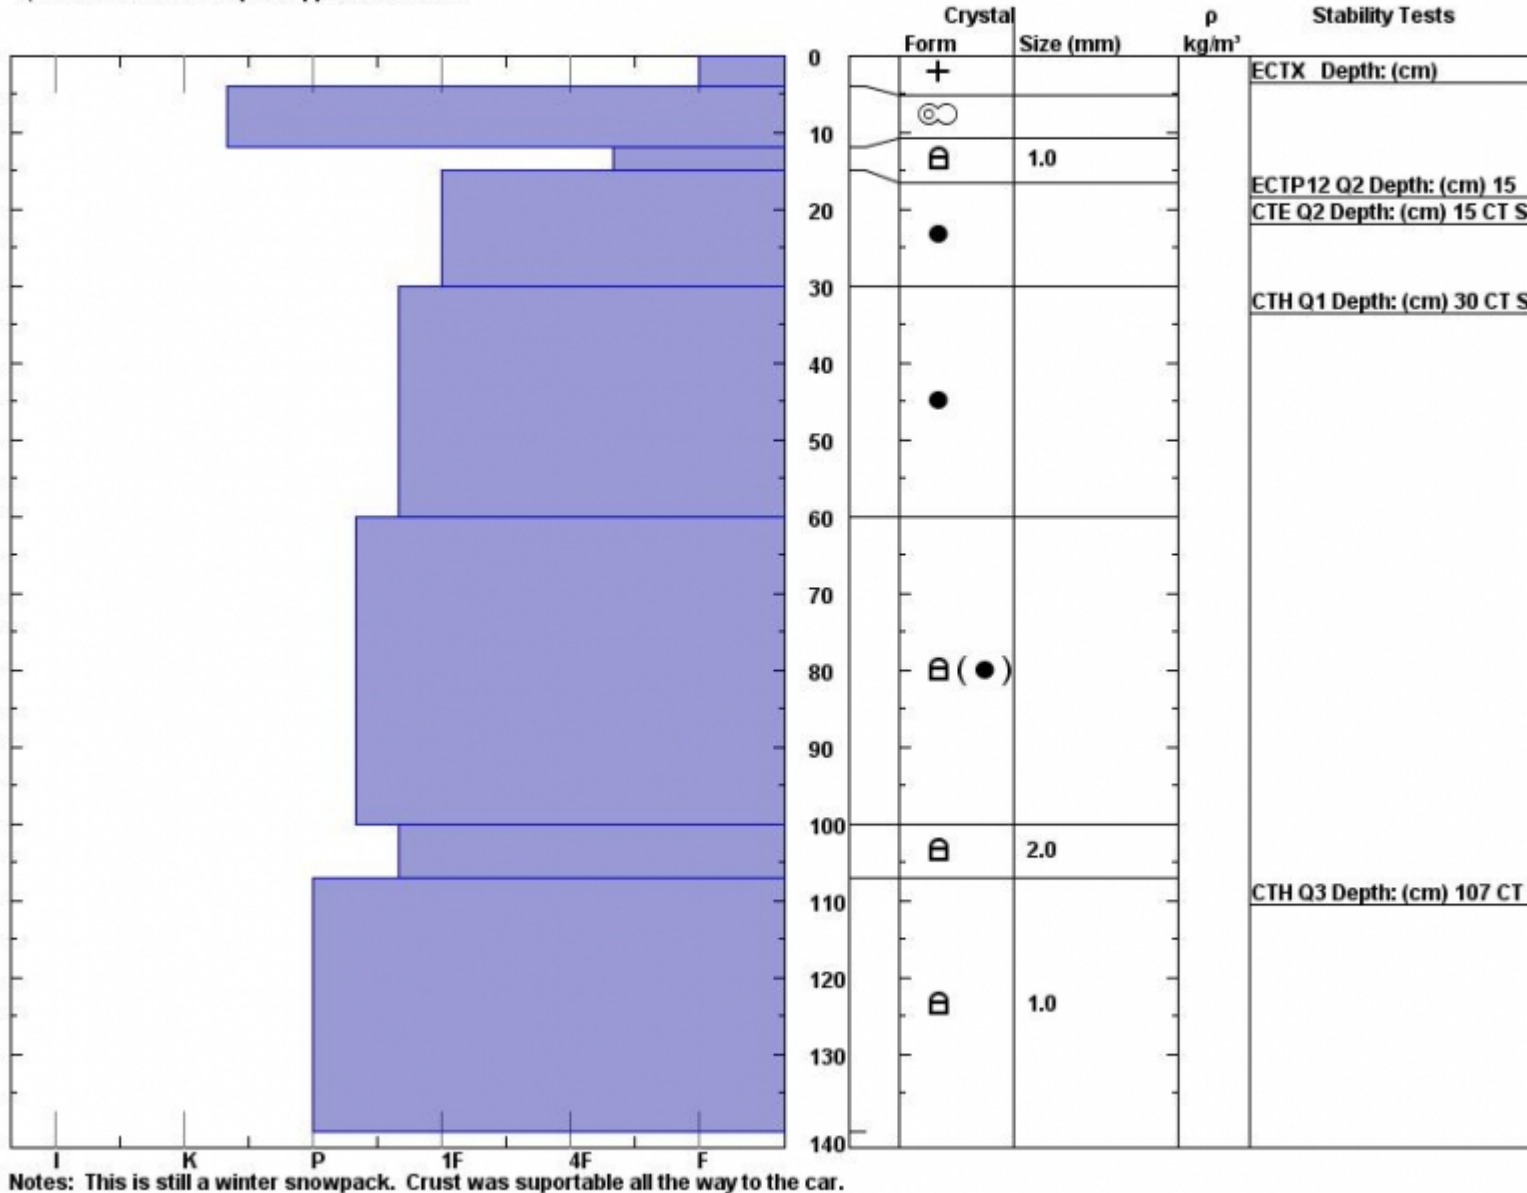

Snow Pit Profile
Bacon Rind Top
S. Madison, MT
 Elevation (ft) **9000**
 Aspect: **80**
 Specifics: **We skied slope. Supportable crust.**

Observer: **Doug Chabot**
Mon Apr 04 11:25:00 MDT 2011
 Co-ord: **44.97203 N 111.09761 W**
 Slope: **32**
 Wind loading: **no**

Stability on similar slopes: **Very Good**
 Air Temperature: **-5 C**
 Sky Cover: **sky 8/8 covered**
 Precipitation: **Snow < 0.5 cm/hr**
 Wind: **Calm**

HS200

Layer note

Stability Test Notes:

Advisory Region
 Southern Madison