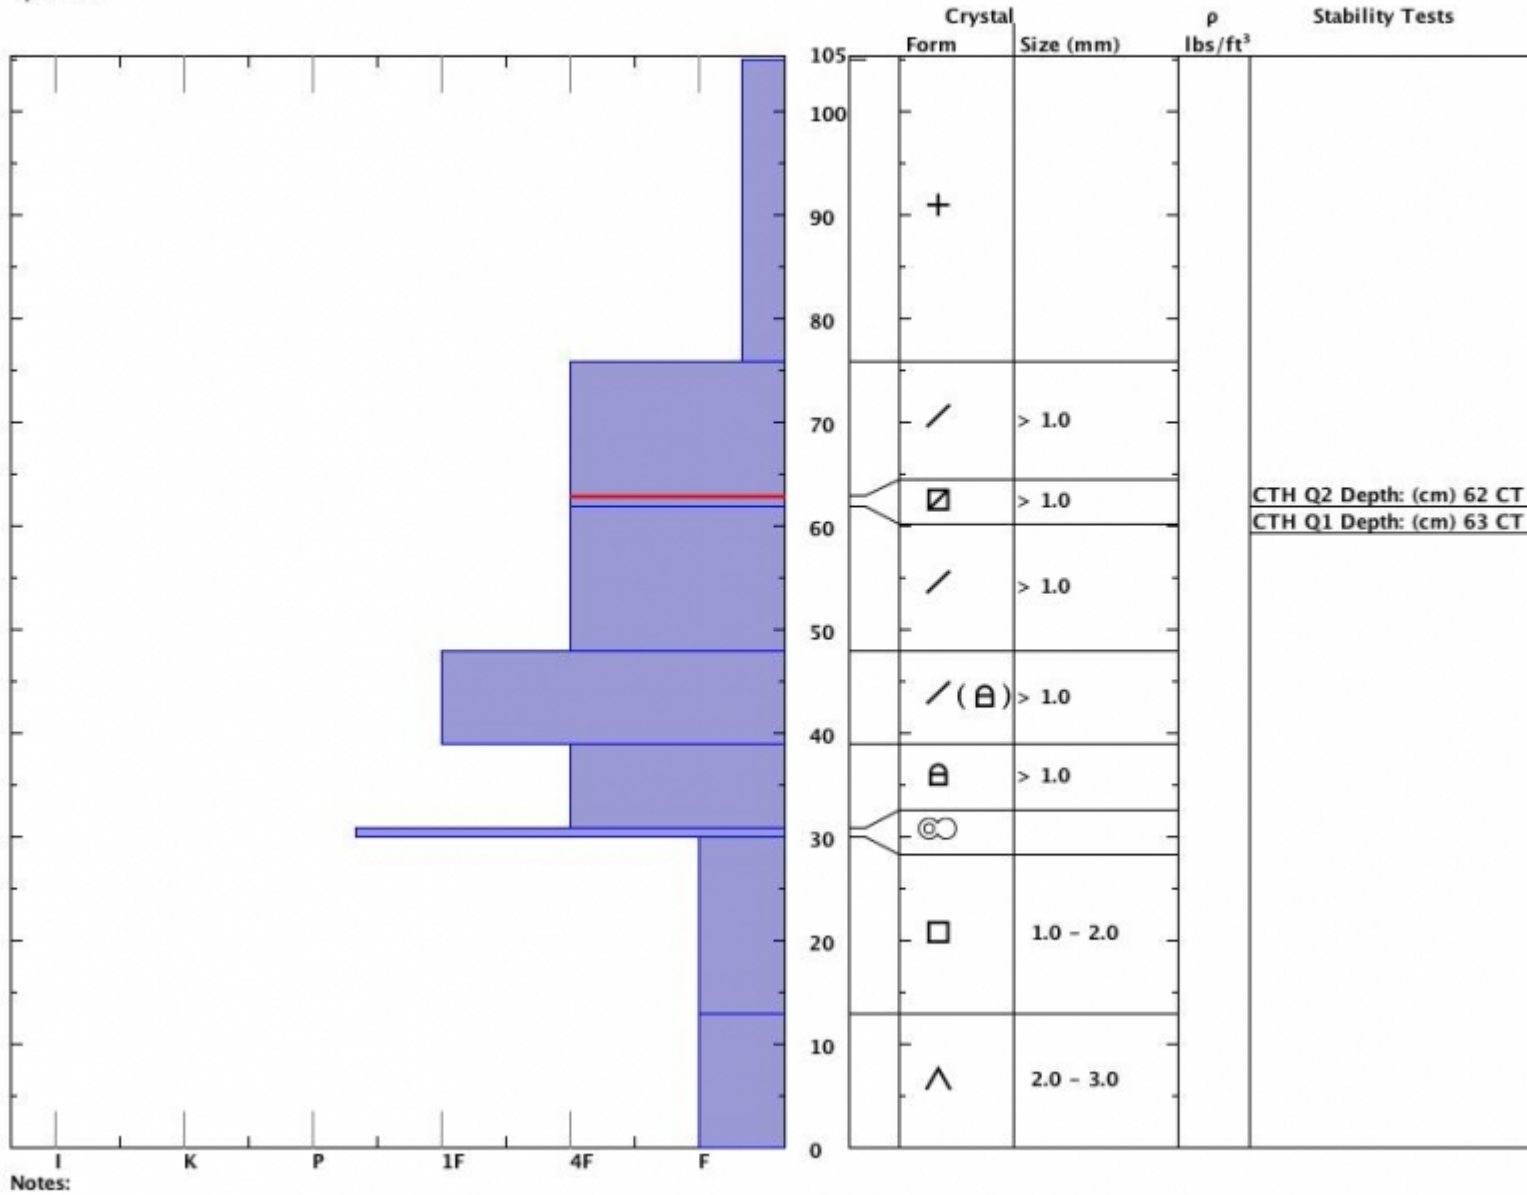

Snow Pit Profile
Beehive Basin
Northern Madison, MT
 Elevation (ft) **8315**
 Aspect: **30**
 Specifics:

Observer: **Marcie Hahn-Knoff**
Fri Dec 23 11:30:00 MST 2011
 Co-ord: **N W**
 Slope: **28**
 Wind loading: **no**

Stability on similar slopes: **Good**
 Air Temperature: **25 F**
 Sky Cover: **sky < 2/8 covered**
 Precipitation: **None**
 Wind: **NW Calm**

HS105
 Stability Test Notes:
63: Buried NSF

Layer note:
63-76: Bu
62-63: Pr