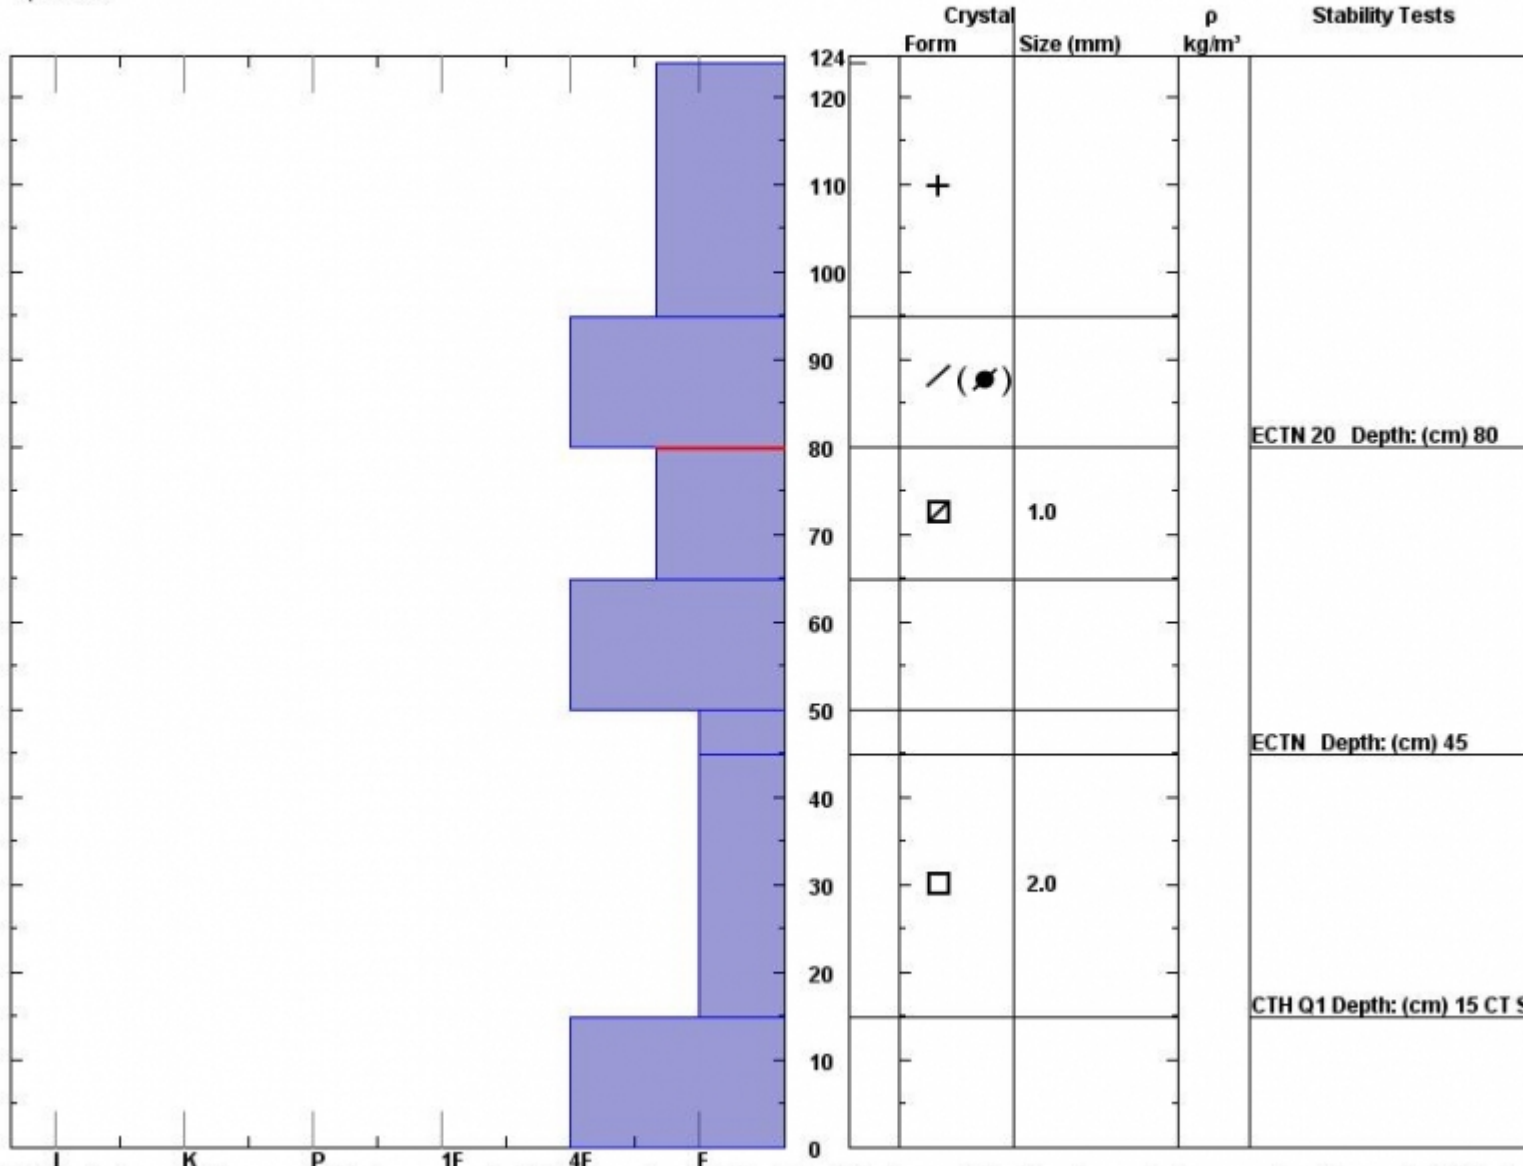

Snow Pit Profile
Yellow Mtn
Madison, MT
 Elevation (ft) **9280**
 Aspect: **60**
 Specifics:

Observer: **Mark Staples**
Thu Jan 26 12:30:00 MST 2012
 Co-ord: **45.29873 N 111.31958 W**
 Slope: **29**
 Wind loading: **no**

Stability on similar slopes: **Fair**
 Air Temperature: **C**
 Sky Cover: **Clear**
 Precipitation:
 Wind:

Stability Test Notes:
 Layer note:
65-80: Pro

Notes: Boot pen. to the ground. Weak snowpack, but lacking structure? load? both? to be unstable. Nearby on similar aspect we triggered a thick wind
 facets over rocks.