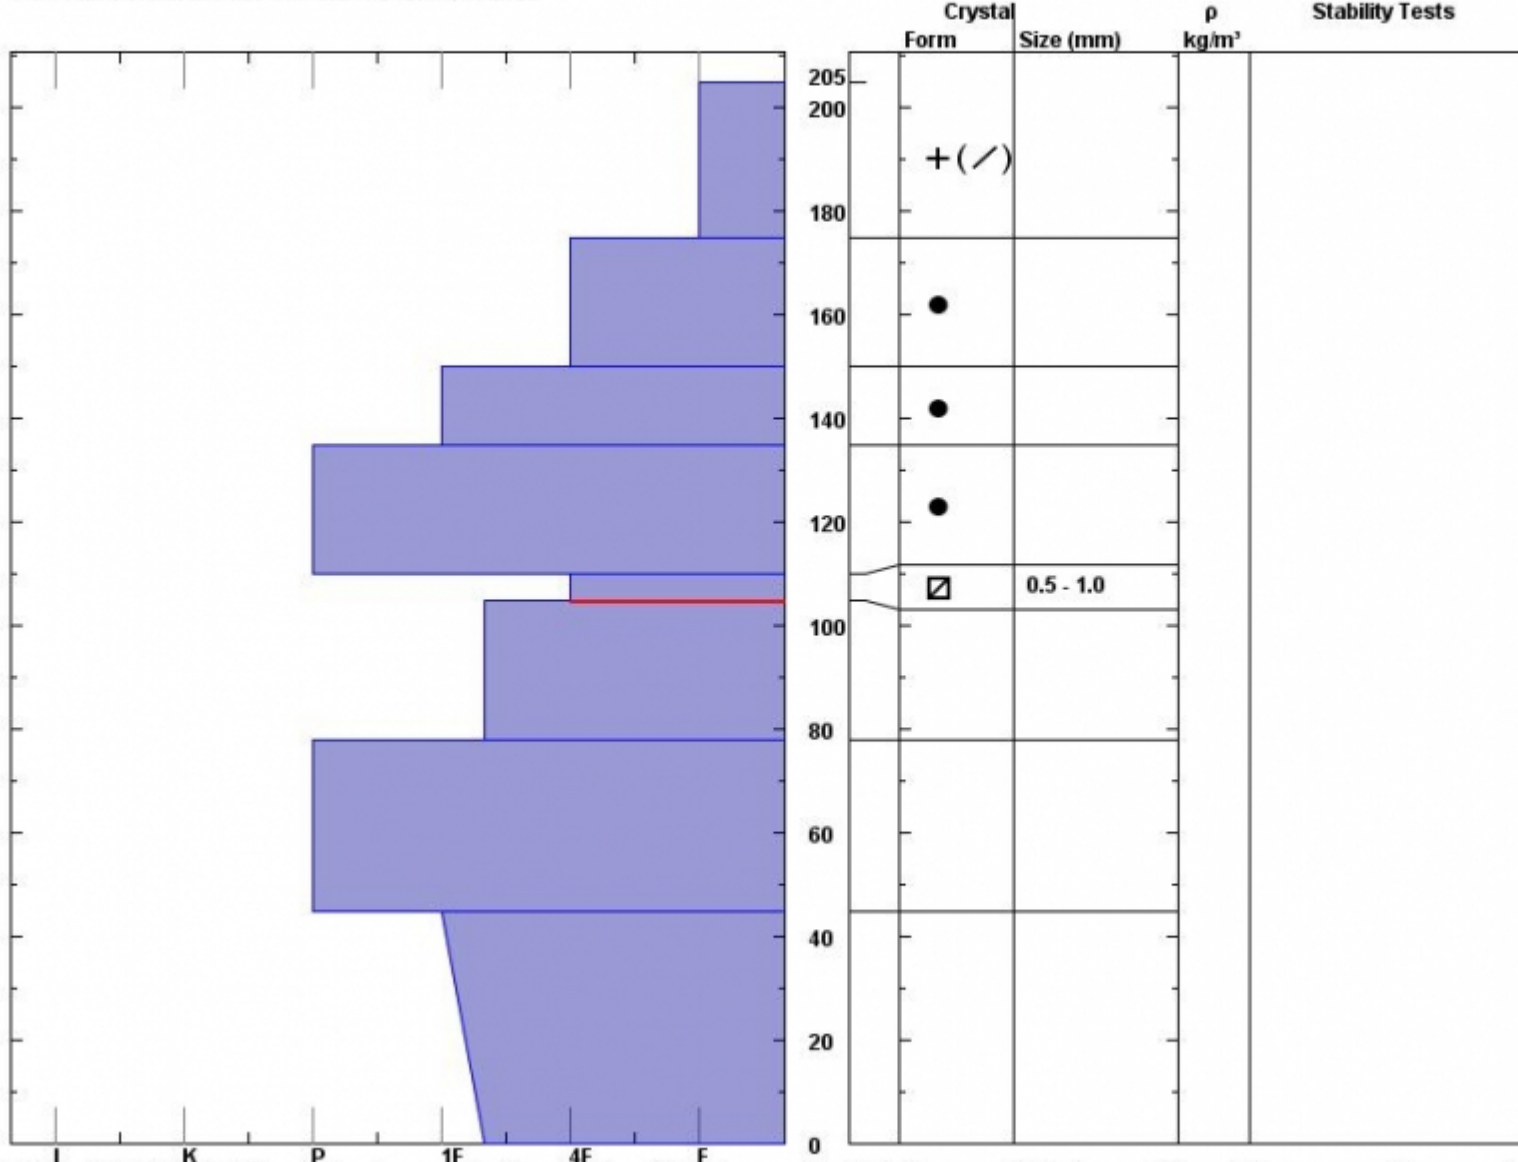

Snow Pit Profile
Bridger Peak
Bridger Range, MT
 Elevation (ft) **8680**
 Aspect: **70**
 Specifics: **Avalanche Pit: crown; Ski tracks on slope.**

Observer: **Andrew Kiefer**
Wed Feb 20 12:20:00 MST 2013
 Co-ord: **45.76590 N 110.94296 W**
 Slope: **40**
 Wind loading:

Stability on similar slopes: **Fair**
 Air Temperature: **C**
 Sky Cover: **sky 4/8 to 8/8 covered**
 Precipitation: **Snow < 0.5 cm/hr**
 Wind: **NE Calm**

HS205
 Stability Test Notes: **105-110: F**
 Layer note

Notes: HS-ASU-R2-D2.5 Faceted, rocky, and shallow section of this slope was the likely trigger point. Photos and video of this crown profile are posted

Advisory Region
 Bridger Range
 Bridger Range, 2013-02-20